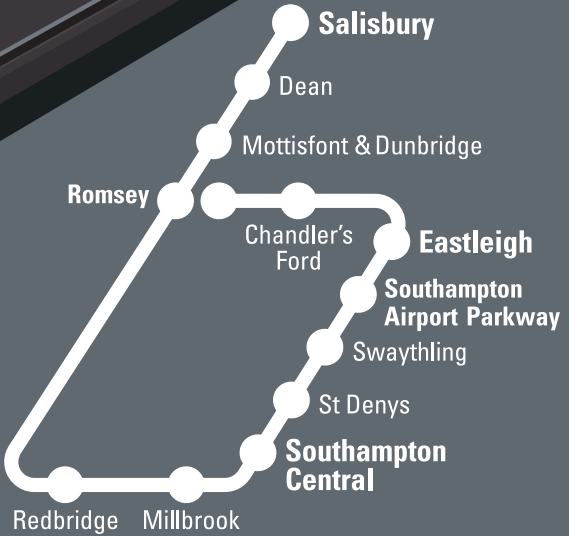

25

Romsey to Salisbury via Eastleigh and Southampton Central

11 December 2011
to 8 December 2012

Train Times

Monday to Friday Romsey and Chandler's Ford to Eastleigh, Southampton Central, Romsey and Salisbury