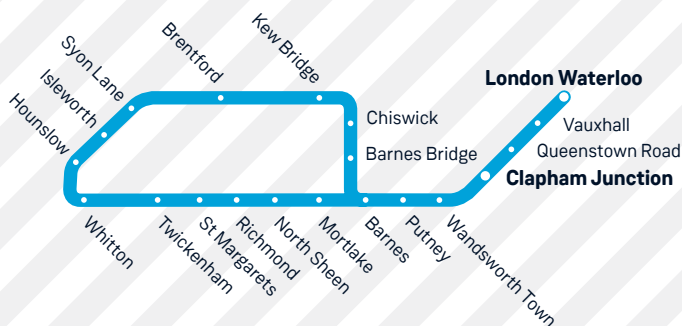

7

Hounslow Loop to London Waterloo

Train times

9 December 2018 to 18 May 2019

South Western
Railway

Your timetable

This pocket timetable shows the full service between Hounslow, Isleworth, Syon Lane, Brentford, Kew Bridge, Chiswick, Barnes Bridge and London Waterloo.

For full details of the service between Whitton, Twickenham, St Margarets, Richmond, North Sheen, Mortlake, Barnes, Putney, Wandsworth Town, Queenstown Road and London Waterloo, please see pocket timetable 9.